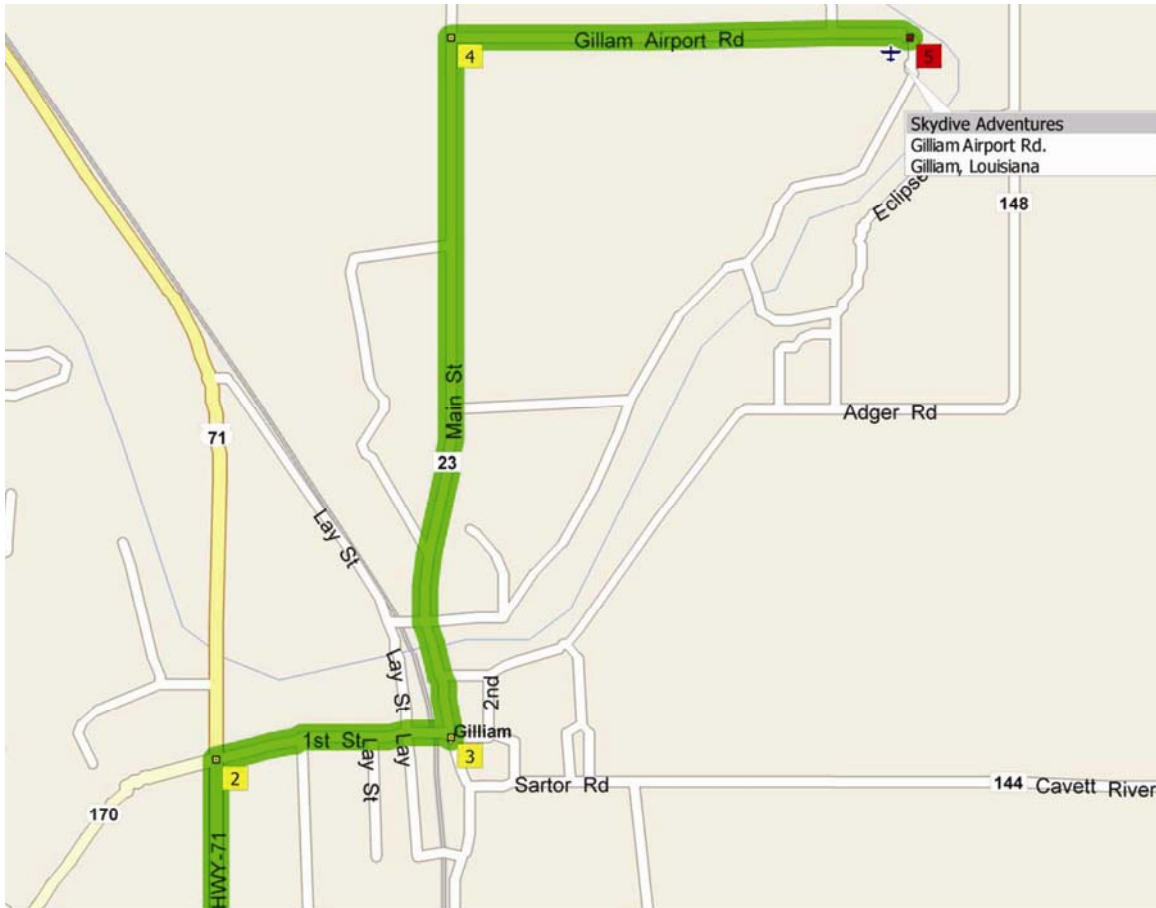

Skydive Adventures

318-GO 4 JUMP

(318-464-5867)

Driving Directions from Shreveport to Gilliam Airport

- 1) Take Hwy 71 North off of I-220 North of Shreveport.
- 2) Go approximately 20 miles on Hwy. 71 and take a right (east) on 1st St.
- 3) Go 0.3 miles to Main St. and turn left (north).
- 4) Go 1 mile to Gilliam Airport Rd., a dirt/gravel road, and turn right (east).
- 5) Skydive Adventures at the end of this road.